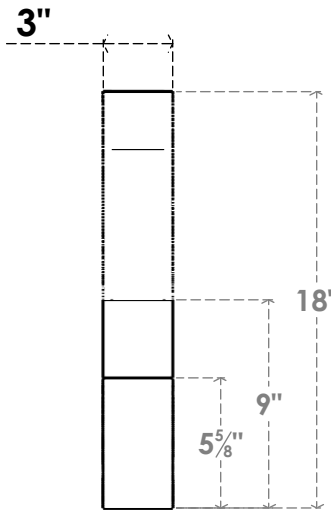

ITEM NUMBER: BRCPO030X18000X18000RID

3"W X 18"D X 18"H RIDGEWOOD ARCHITECTURAL GRADE PVC OPEN BRACE

SIDE PROFILE

FRONT PROFILE

ISOMETRIC

EKENA MILLWORK
2300 WEST MAIN ST.
CLARKSVILLE, TX 75426
TOLL FREE: 866-607-0453
WWW.EKENAMILLWORK.COM

NOTES

1. INSTALLATION TO BE COMPLETED IN ACCORDANCE WITH MANUFACTURER'S SPECIFICATIONS.
2. DRAWING MAY NOT BE TO SCALE
3. THIS DRAWING IS INTENDED FOR DESIGN AND PLANNING PURPOSES ONLY.
4. ALL INFORMATION CONTAINED HEREIN WAS CURRENT AT THE TIME OF DEVELOPMENT BUT MUST BE REVIEWED AND APPROVED BY THE PRODUCT MANUFACTURER TO BE CONSIDERED ACCURATE.
5. ARCHITECTURAL GRADE PVC PRODUCTS ARE MADE FROM EXPANDED CELLULAR PVC AND COME NATURALLY WHITE BUT MAY BE PAINTED