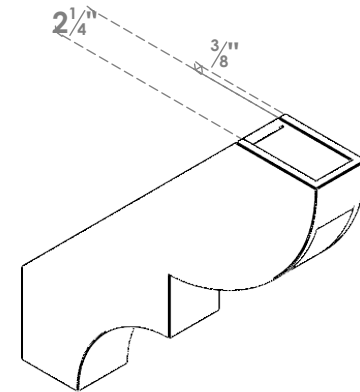

ITEM NUMBER: BRCPO030X18000X18000RID

3"W X 18"D X 18"H RIDGEWOOD ARCHITECTURAL GRADE PVC OPEN BRACE

SIDE PROFILE

FRONT PROFILE

ISOMETRIC

EKENA MILLWORK
2300 WEST MAIN ST.
CLARKSVILLE, TX 75426
TOLL FREE: 866-607-0453
WWW.EKENAMILLWORK.COM