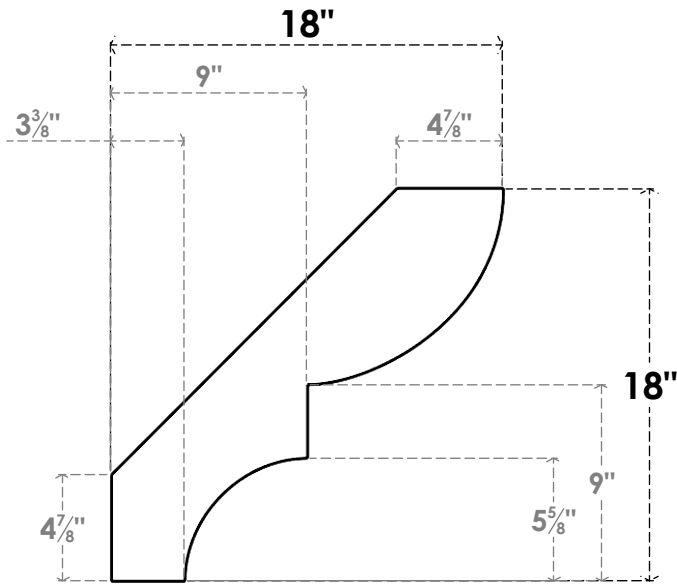

ITEM NUMBER: BRCPO030X18000X18000RID

3"W X 18"D X 18"H RIDGEWOOD ARCHITECTURAL GRADE PVC OPEN BRACE

SIDE PROFILE

FRONT PROFILE

ISOMETRIC

EKENA MILLWORK
2300 WEST MAIN ST.
CLARKSVILLE, TX 75426
TOLL FREE: 866-607-0453
WWW.EKENAMILLWORK.COM